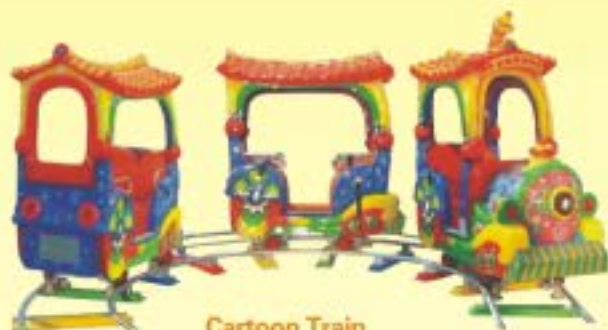

Trains 轨道车

Happy Train
欢乐火车头 NF-K84
D1700 H1400

Castle Train
城堡列车 NF-K35
W2160 D2800 H1100

Spaceship
神州九号 NF-K45A
D2700 H2200
N.W: 290KG Power: 300W

Fruit worm train(2P)
双座果虫车 NF-K99
W1400 D1200 H1300

Cartoon Train
卡通火车 NF-K132
Area: 10 x 3M H: 2M
Voltage: 110/220V
Power: 1.5KW
Player: 14P