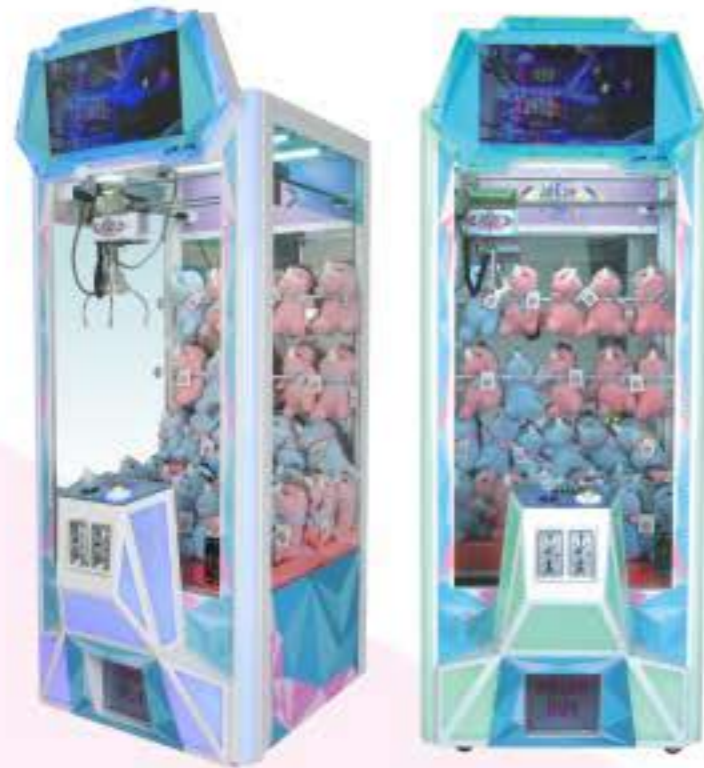

crane machine with display screen

Neo CraneA NC-A01

Size :	W808XD987XH2134
Power :	150W
Weight :	110KG