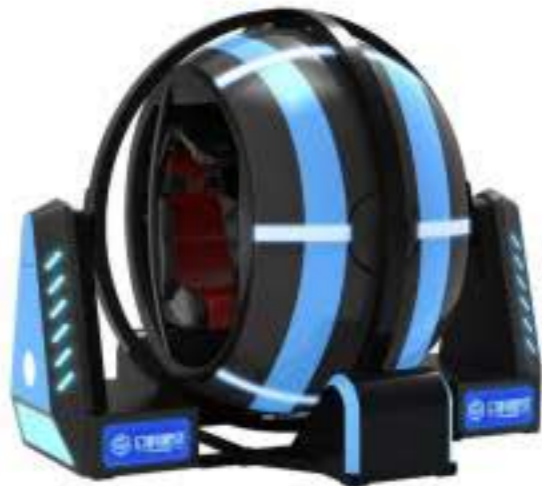

Space-Time Shuttle NF-W01A
2924*2425*2378mm