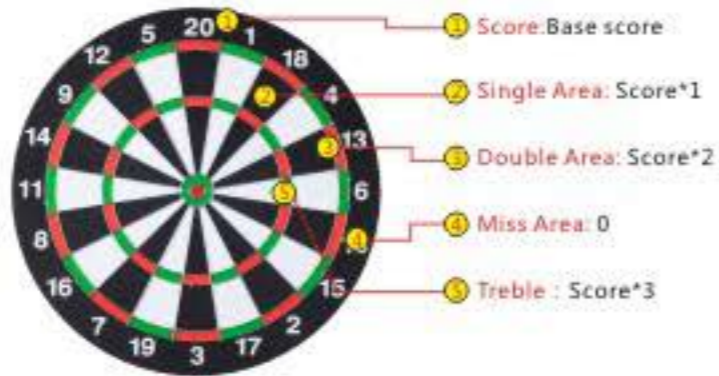

Combine with the fun and competitiveness

How to play

1. Insert the coin
2. Throw darts to get score when standing outside the line.

Features

1. International standard dart board and the rule of games.
2. Global video network play
3. Automatic update regularly
4. Advertising Function; Prize promotion, Member App
5. Lucky draw(networking), APP faction.